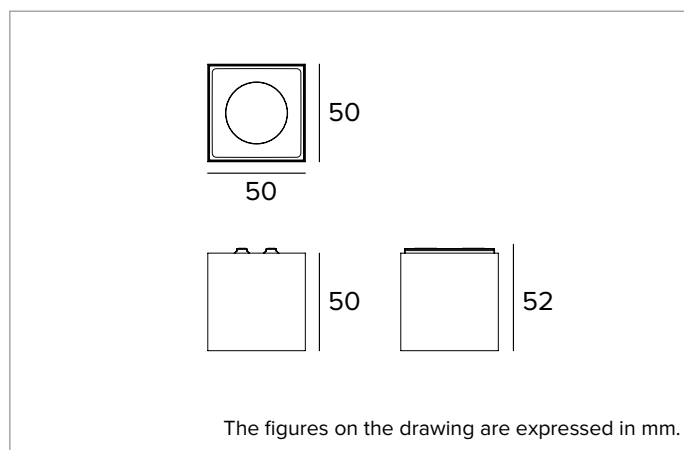

SOURCE

High efficiency Chip on Board LED Ra90.

Energy efficiency class: E

Nominal power: 6,5W

Nominal flux: 920lm

Colour rendering index: 90

Rf: 92

Rg: 99

CCT nominal: 2700K

SDCM: 2

Lifetime (L80/B10): >50000h tq +25°C

ILLUMINOTECHNICAL CHARACTERISTICS

Convex faceted anodised mirror finish aluminium, medium wide flood precision optic, a holographic diffuser filter and a black polycarbonate frame. The light is suitable for installation in work environments UGR<19 (EN12464-1).

Optic: REFLECTOR

Beam angles: MWFL

Optical efficiency: 82%

Fixture flux: 758lm

Luminous efficacy: 107lm/W

Photobiological safety: Compliant with RG1 low risk group

MECHANICAL CHARACTERISTICS

Black painted die-cast aluminium body. Fixed light, 50x50mm.

Colour and finish: Deep black

Dimensions: 50x50mm

Weight: 0.093Kg

Version: FIXED CASAMBI

Degree of protection: IP20

ELECTRICAL CHARACTERISTICS

Fixture Power: 7W

Power supply: 48Vdc

Insulation Class: CLASS 3

Class F: YES

Ambient temperature: 0°C / +25°C

INSTALLATION

Extremely rapid, versatile and simple mechanical and electrical coupling system using magnets which support the fixture on the Power Track and feed power inside the fixture on all versions.

NOTES

Integrated Casambi control system (Casambi Ready). DALI control system available using a special accessory. 110-277Vac version available on request. Commissioning of the control system via free APP; the intervention of a specialist technician can be quoted on request.

WARRANTY

5 years.

WARNING

Luminaire designed for disposal/recycling at end-of-life. Replaceable (LED only) light source by a professional. Replaceable control gear by a professional.

Due to the technological evolution of the electronic components, the data provided may be updated, and as such, confirmation must be requested during the order process.

Luminous flux and power supply have +/-10% tolerances with respect to the indicated value. tq +25°C (CIE 121).

We reserve the right to make technical changes.

Targetti Sankey S.r.l.
Via Pratese, 164
50145 Firenze - Italy
Tel: +39 055 37911
targetti.com
targetti@targetti.com

CCIAA Firenze
Share Capital:
€ 500.000,00
VAT N. (IT):
01537660480
R.E.A: FI-275656

TARGETTI