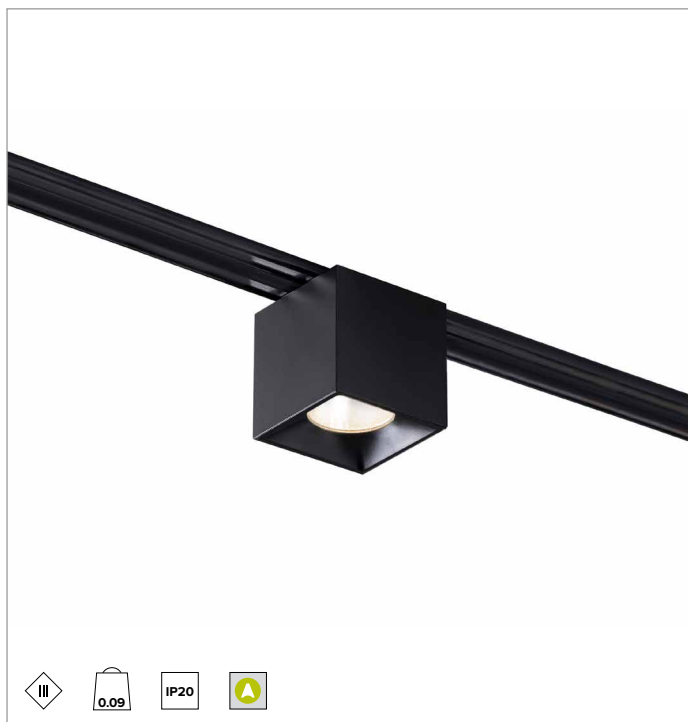

## 1T7167CA | OZ Lighting module - Single

Fixed magnetic LED light module, powered at low voltage

	2700K	H(m)	D(m)	Emax(lx)		
Ra90			37°			
Fixture Power	7W	1	0.66	1745		
Source Flux	920lm	2	1.32	436		
Fixture Flux	758lm	3	1.98	194		
Efficacy	107lm/W	4	2.64	109		
TS1127	Imax=1896cd/klm	Imax	1745cd	5	3.31	70

### ILLUMINOTECHNICAL CHARACTERISTICS

Convex faceted anodised mirror finish aluminium, medium wide flood precision optic, a holographic diffuser filter and a black polycarbonate frame. The light is suitable for installation in work environments UGR<19 (EN12464-1).

### MECHANICAL CHARACTERISTICS

Black painted die-cast aluminium body. Fixed light, 50x50mm.

**Colour and finish:** Deep black

**Dimensions:** 50x50mm

**Weight:** 0.093Kg

**Version:** FIXED CASAMBI

**Degree of protection:** IP20